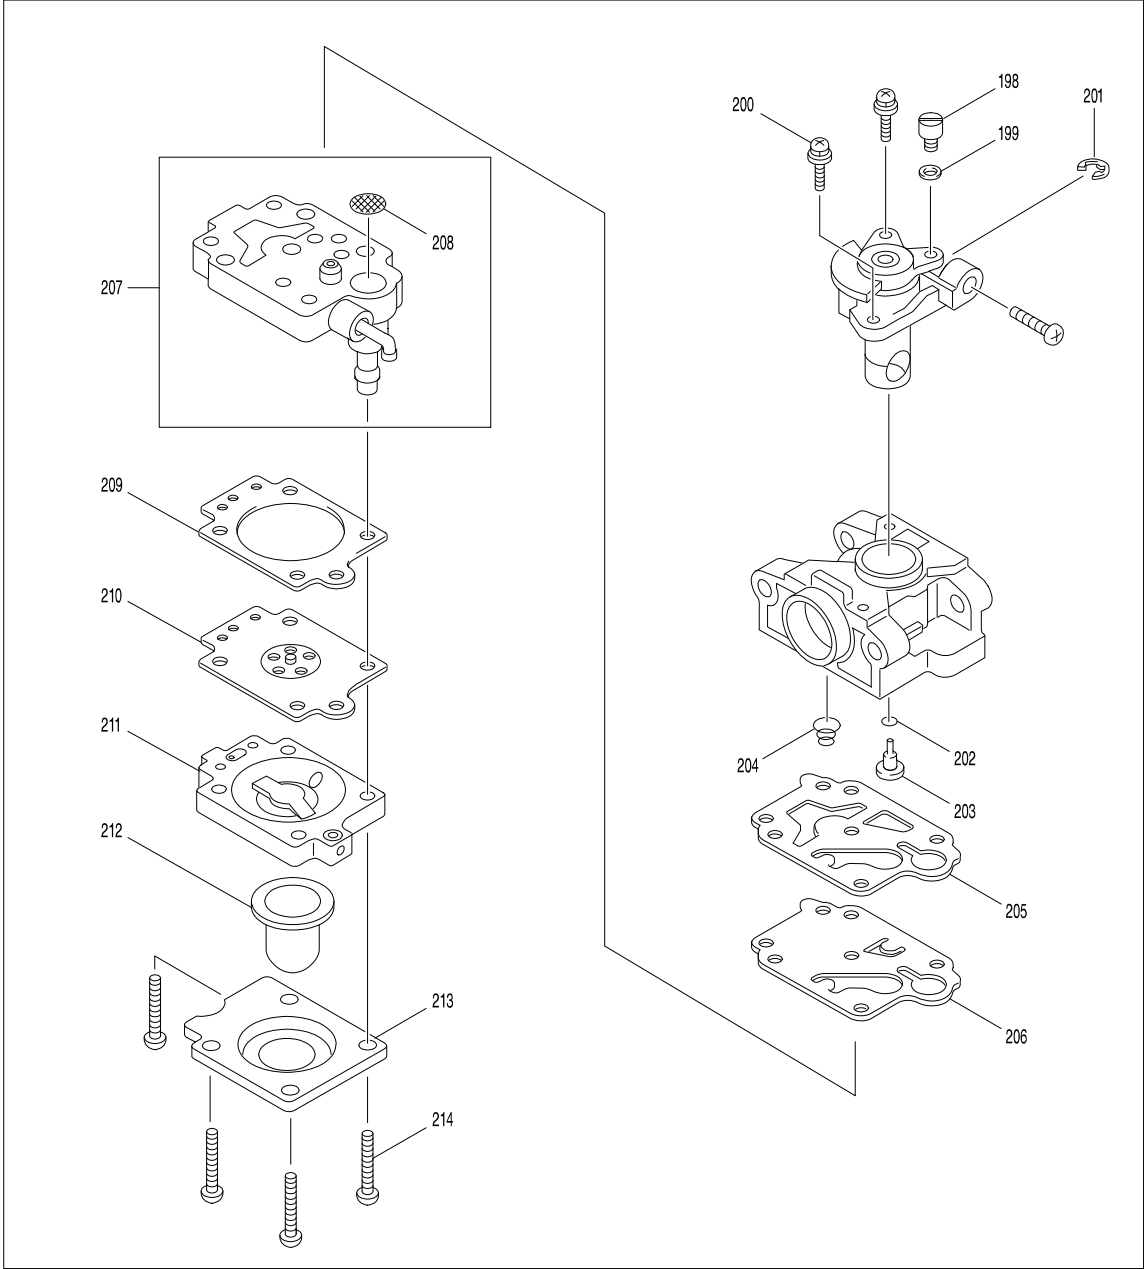

Mã số EY2650H TELESCOPIC PETROL POLE SAW

Mã số EY2650H TELESCOPIC PETROL POLE SAW

38

Mã số EY2650H TELESCOPIC PETROL POLE SAW

Mã số EY2650H TELESCOPIC PETROL POLE SAW

197

Mã số EY2650H TELESCOPIC PETROL POLE SAW