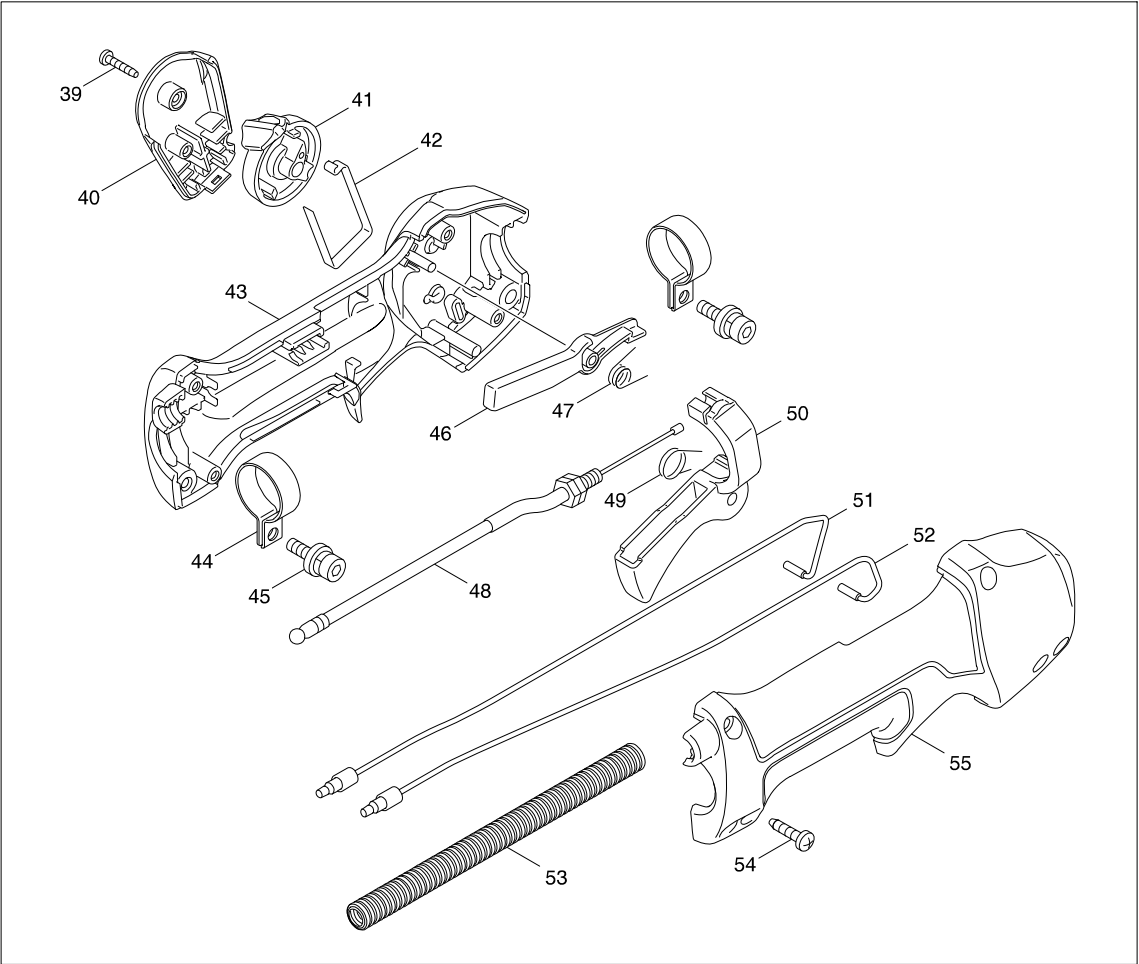

Mã số EY2650H TELESCOPIC PETROL POLE SAW

Mã số EY2650H TELESCOPIC PETROL POLE SAW

38

Mã số EY2650H TELESCOPIC PETROL POLE SAW

Mã số EY2650H TELESCOPIC PETROL POLE SAW

197

Mã số EY2650H TELESCOPIC PETROL POLE SAW