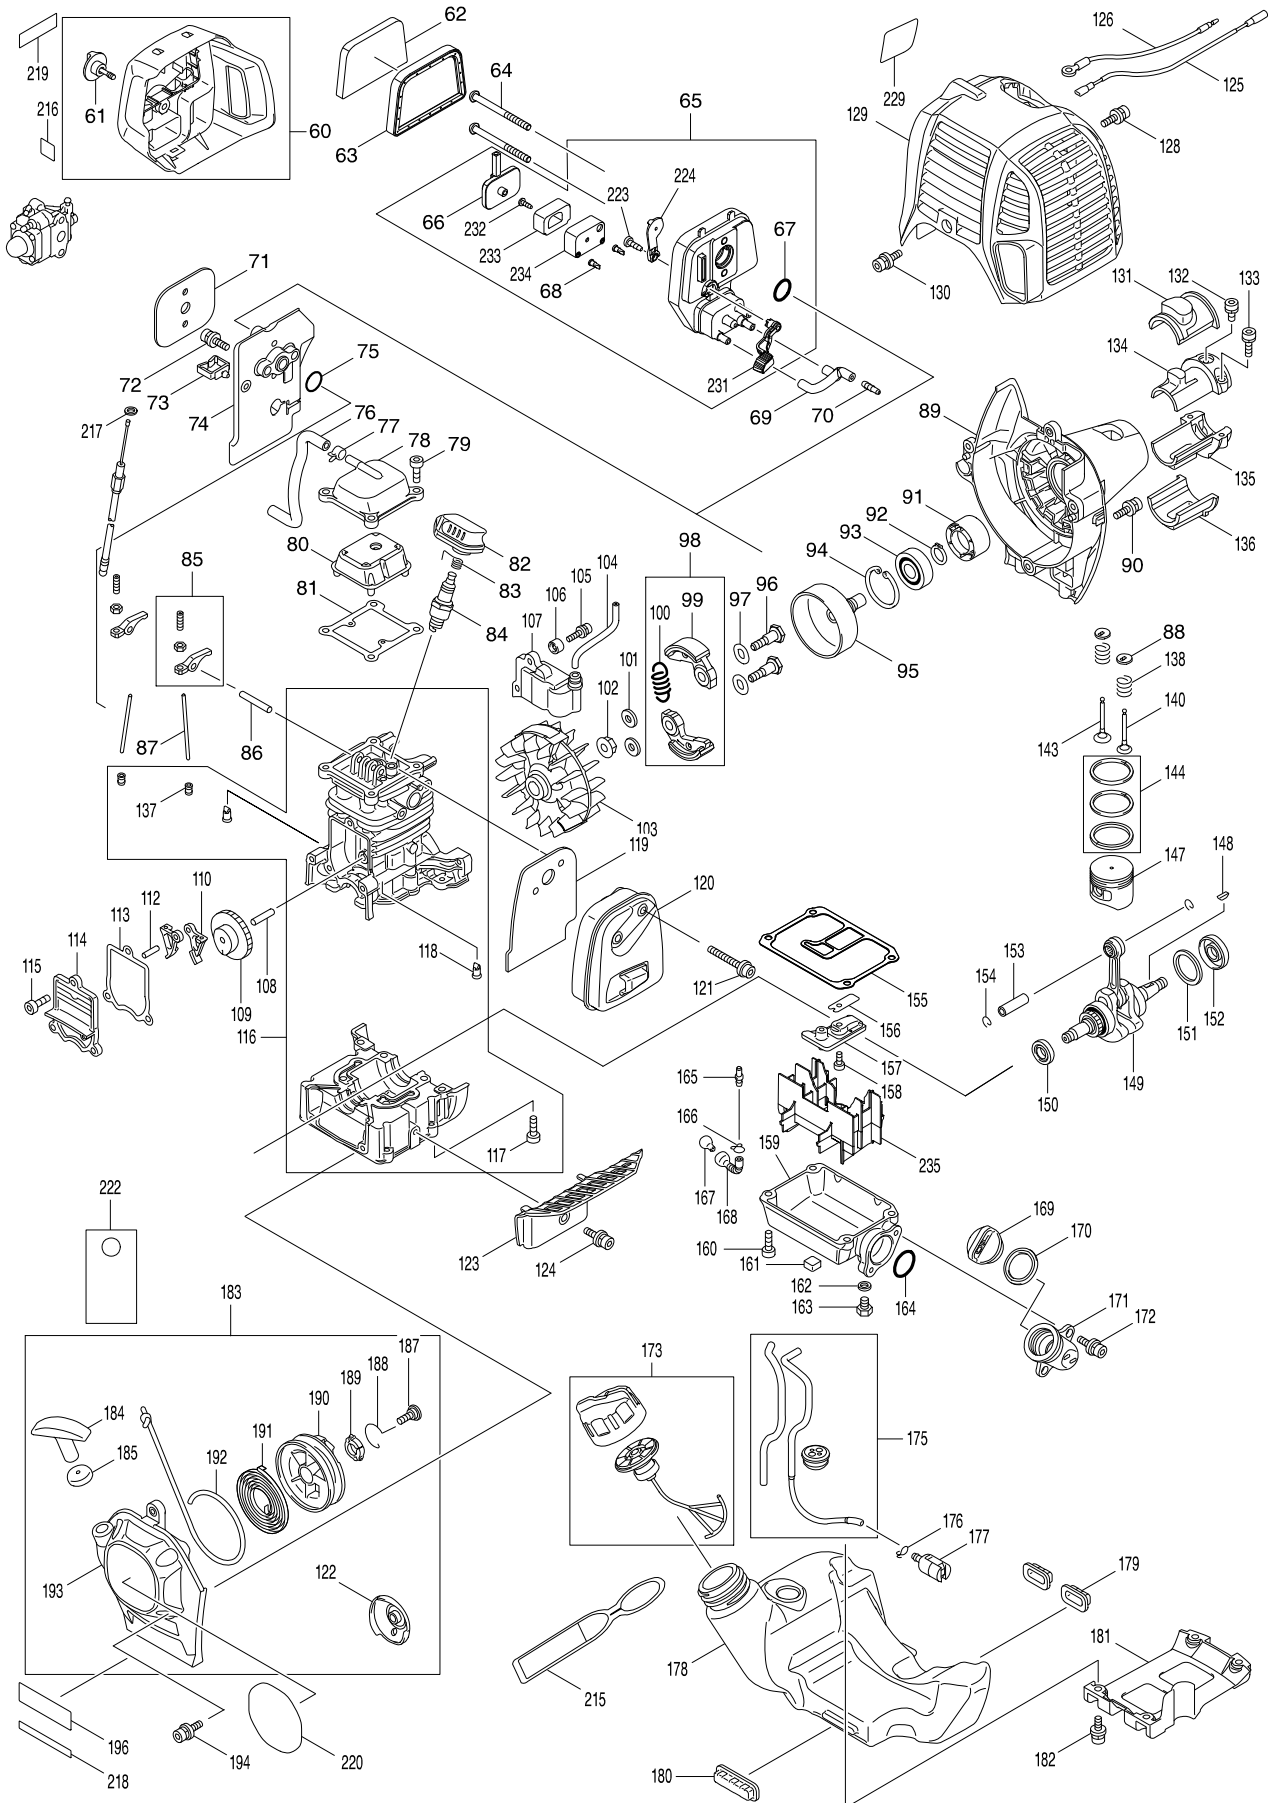

Mã số EY2650H TELESCOPIC PETROL POLE SAW

Mã số EY2650H TELESCOPIC PETROL POLE SAW

38

Mã số EY2650H TELESCOPIC PETROL POLE SAW

Mã số EY2650H TELESCOPIC PETROL POLE SAW

197

Mã số EY2650H TELESCOPIC PETROL POLE SAW